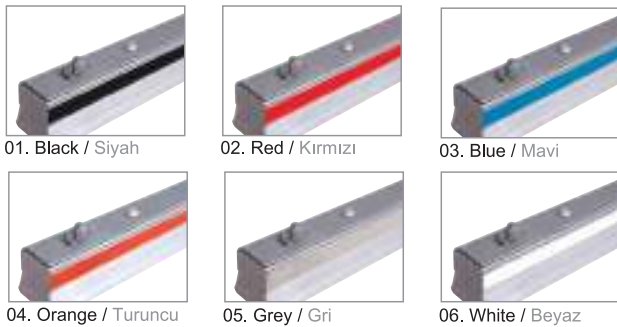

Color Options / Renk Opsiyonları

LAMP TYPE	SOCKET	A (mm)	B (mm)	H (mm)	K.G.
1x14 / 1x24 W T5	G5	80	575	85	2,4
1x21 / 1x39 W T5	G5	80	875	85	2,7
1x28 / 1x54 W T5	G5	80	1175	85	3,2
1x35 / 1x80 W T5	G5	80	1475	85	3,5

BOX / KOLİ
(mm)

GEAS 1100 T5R

1. **BODY** : Extruded Aluminium Profile Body
2. **REFLECTOR** : Matt or Bright Reflector
   Single or Double Parabolic Reflector Option
3. **ELECTRICAL COMP** : Electronic / Dimmable Ballast, Emergency Kit Additionally Applicable
4. **PROTECTION CLASS**: IP 20
5. **OTHER FEATURES** : Decorative Color Selectable Side Stripes.
   Adjustable Single Point Steel Wire Suspension System
   Electrostatic Paint
6. **USAGE AREAS** : Offices, Hallways, Stairs, Stores, Hotels, Conference Halls, Shopping Centers, Structure Entrances, Classrooms, Custom and Decorative Locations

1. **GÖVDE** : Alüminyum Profil Gövde
2. **REFLEKTÖR** : Mat veya Parlak Alüminyum Reflektör
   Çift veya Tek Parabolik Reflektör Seçeneği
3. **ELEKTRİKSEL KOMP**: Elektronik / Dim Edilebilir Balast ve Ek Uygulanabilir Emergency Kit (Acil Kit)
4. **KORUMA SINIFI** : IP 20
5. **DİĞER ÖZELLİKLER** : Dekoratif Renk Seçenekli Yan Bantlar
   Ayarlanabilir Tek Noktalı Çelik Tel Aski Sistemi
   Elektrostatik Boya
6. **KULLANIM ALANLARI** : Ofisler, Koridorlar, Merdivenler, Mağazalar, Oteller, Konferans Salonları, Alışveriş Merkezleri, Bina Girişleri, Derslikler, Özel ve Dekoratif Mekanlar

Accessories / Aksesuarlar