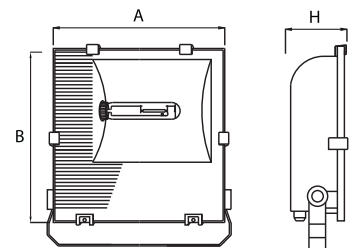

LAMP TYPE	SOCKET	A (mm)	B (mm)	H (mm)	K.G.
1x150 W SOD. // M.H.	E40	410	425	130	7,3
1x250 W SOD. // M.H.	E40	410	425	130	8,8
1x400 W SOD. // M.H.	E40	410	425	130	9,8 / 9,0

BOX / KOLI  
(mm)

## GPR-M

- BODY** : Aluminium Injection & Electrostatic Painted Body
- GLASS/DIFFUSER** : Tempered Glass
- REFLECTOR** : Embossed Aluminium Reflector
- ELECTRICAL COMP** : On Module, High Efficient Ballast, Ignitor, Capacitor (Optional)
- PROTECTION CLASS**: IP 65
- OTHER FEATURES** : High Temperature and Impact Resistance  
Vertical 180 Degrees Directional Connectivity  
Maximum Resistancy to Dust, Water and Moisture  
Symmetric and Asymmetric Optional (S / A)  
Easy Removable and Serviceable Electrical Components Kit  
Aluminium Profile Latches
- USAGE AREAS** : Parks, Gardens, Factories, Squares, Building Facade Lightings, Outdoor Parking Lots, Area Lights, Sports Sites, Ports, Construction Sites, Plaza-Building Entrance Lighting Applications and Other Outdoor Lighting Applications

Electrical components reached easily by opening 4 aluminium profile latches, no tools required.

Elektriksel komponentlere 4 adet. Alüminyum klipsin açılması ulaşılabilir. Alet kullanımı gerektirmez.

Fixing arm has an ability to tilt the luminaire between 0-180 degrees.