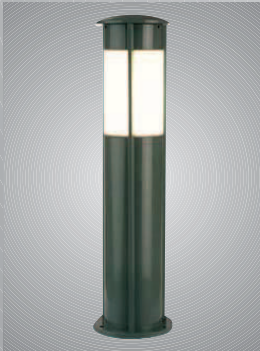

GBF3-S

IDENTIFYING GBX-X SERIES VARIATIONS / GBX-X SERİSİ VARYASYONLARI TANIMLAMASI

Code Kod	Frame Type Aydınlatma Penceresi Tipi
P	Diyagonal Izgaralı / Diagonal grill
D	Dikey Izgaralı / Vertical grill
Y	Yatay Izgaralı / Horizontal grill
F2-F3-F4-F6	Fener / Lantern

Code Kod	Top Cover Type Başlık Tipi
S	
T	
K