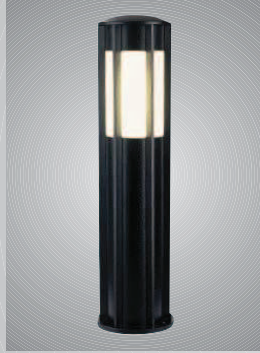

GBF6-S

IDENTIFYING GBX-X SERIES VARIATIONS / GBX-X SERİSİ VARYASYONLARI TANIMLAMASI

Code Kod	Frame Type Aydınlatma Penceresi Tipi
P	Diyagonal Izgaralı / Diagonal grill
D	Dikey Izgaralı / Vertical grill
Y	Yatay Izgaralı / Horizontal grill
F2-F3-F4-F6	Fener / Lantern

Code Kod	Top Cover Type Başlık Tipi
S	
T	
K