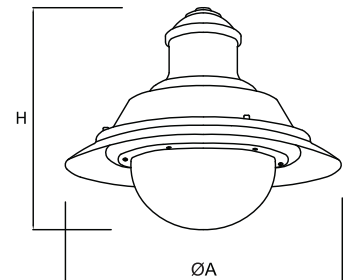

PROTECTION CLASS: IP 66

OTHER FEATURES : Special Designed One-Piece,
Aluminum Coated Reflector for
Advanced Light Efficacy
EPDM Gasket Insulation
Maximum Resistancy to Dust,
Water and Moisture
Using on Poles with Console or
Hanging with Steel Suspension
Rope Applicable
Two-Color "RAL" Applicable
Housing Paint
Easy Removable and Serviceable
Electrical Components Kit

USAGE AREAS : Parks, Walking Paths, Structure
Surrounding Applications, Sites,
Residential, Commercial
Complexes, Applications where
Decorative Outdoor Lighting
Preferred

GÖVDE : Alüminyum & Elektrostatik Boyalı

CAM/DİFÜZÖR : UV Stabilizeli Akrilik Difüzör.
Transparan, Opal Difüzör
Opsiyonları

REFLEKTÖR : Yüksek Parlaklıkta Alüminyum
Reflektör

ELEKTRİKSEL KOMP: Kit Halinde, Yüksek verimli Balast,
İgnitör, Kondansatör (Opsiyonel)

KORUMA SINIFI : IP 66

DİĞER ÖZELLİKLER : Geliştirilmiş Işık Verimi İçin Özel
Dizayn Tek Parçalı Özel Kaplamalı
Alüminyum Reflektör
EPDM Conta İzolasyonu
Toz, Nem ve Suya Karşı
Maksimum Dayanıklılık
Direk Konsolu veya Çelik Asma
Halatına Monte Edilebilme
Seçeneği
Çift Renkli "RAL" Uygulanabilir
Gövde Boyası
Kolay Çıkarılabilir ve Servis
Verilebilir Elektriksel Elemanlar
Kısımı

KULLANIM ALANLARI : Parklar, Yürüyüş yolları, Bina
çevreleri, Siteler, Konut Alanları-
İş Merkezi Çevre Aydınlatmaları,
Dekoratif Aydınlatmanın Tercih
Edildiği Mekanlar