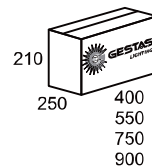

LAMP TYPE	A (mm)	B (mm)	H (mm)	K.G.
60W SMD Led	210	380	80	6,4
90W SMD Led	210	380	80	6,7
100W SMD Led	210	380	80	6,8
110W SMD Led	210	380	80	6,9
135W SMD Led	210	530	80	8,5
200W SMD Led	210	730	80	12,3
250W SMD Led	210	880	80	13,5
300W SMD Led	210	880	80	14,2
320W SMD Led	210	880	80	14,8

BOX / KOLI
(mm)

GPR-LD

- BODY** : Aluminium Extrusion Housing, Aluminium Injection Die-Cast Side Covers, Electrostatic Painted Side Covers
- GLASS/DIFFUSER** : Tempered Glass
- REFLECTOR** : -
- ELECTRICAL COMP** : Switch Mode, Constant Current LED Power Supply
- PROTECTION CLASS**: IP 66
- OTHER FEATURES** : High heat and shock resistancy
Optimum light distribution
Maximum resistancy to dust and water, Vertical 360°, Horizontal 180 degrees directional connectivity, Easy Accesable Electrical Components, Compartment intervene part of electrical components, Heat Melt Pu / Silicon Gashinging
- USAGE AREAS** : Sport Fields, Gymnasium areas, Building Facados, Marines, Ports, Tunnels, Crossroads, Aprons, Dams, Yards, Building Sites, Production Facilities